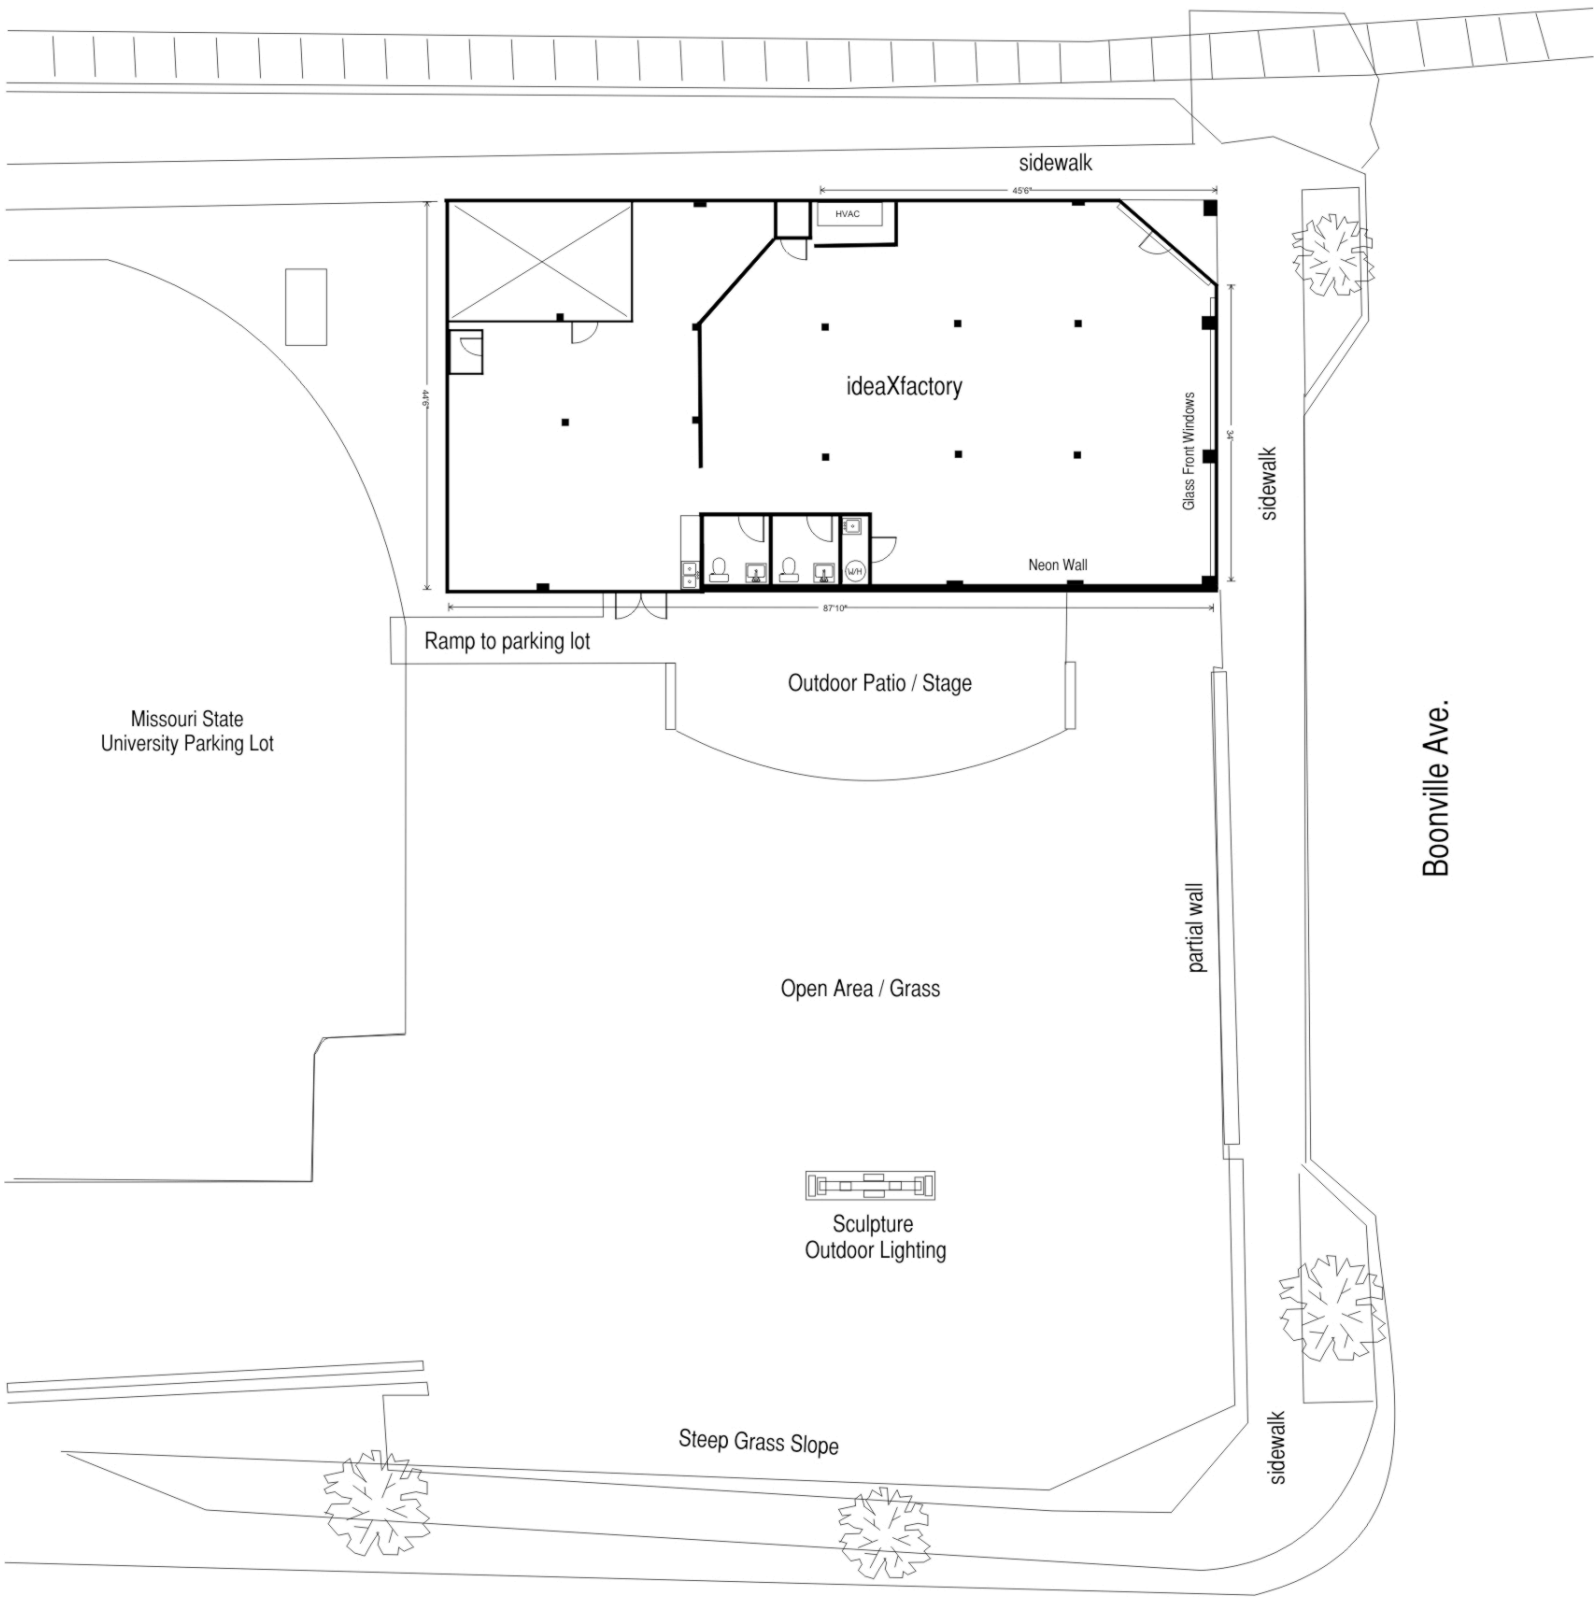

Mill Street

Missouri State University Parking Lot

Ramp to parking lot

Outdoor Patio / Stage

Open Area / Grass

Sculpture
Outdoor Lighting

Steep Grass Slope

sidewalk

sidewalk

partial wall

sidewalk

Boonville Ave.

Water Street

IDEA X FACTORY

Contemporary Art and ideaXploration

351 N. Boonville, Springfield, MO 65806